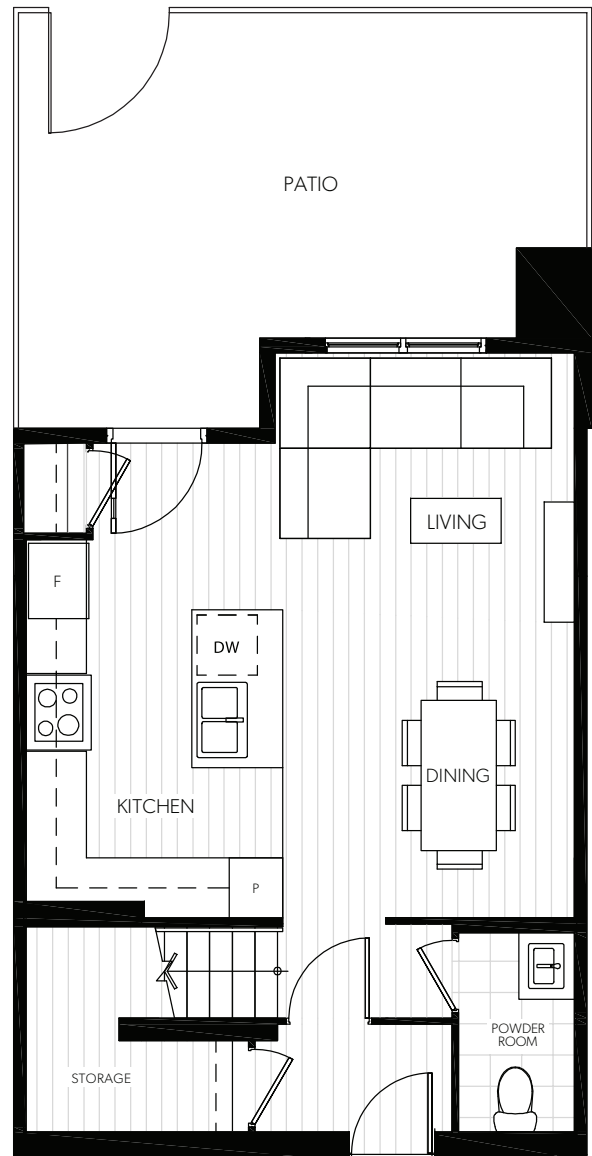

## TAMARACK

2 BEDROOM, 2.5 BATHROOM

998 SQ FT + 256 – 364 SQ FT PRIVATE OUTDOOR SPACE

BUILDING 1: 103, 104, 106, 107, 108, 109, 110, 111, 112

UPPER LEVEL

LOWER LEVEL