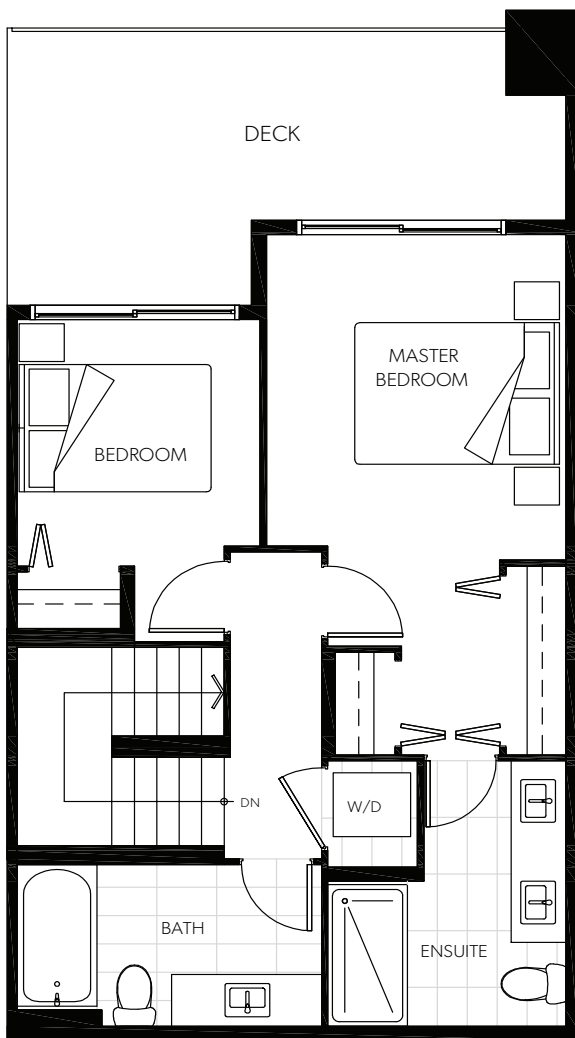

# TH1

## TAMARACK

2 BEDROOM, 2.5 BATHROOM

998 SQ FT + 256 – 364 SQ FT PRIVATE OUTDOOR SPACE

BUILDING 1: 103, 104, 106, 107, 108, 109, 110, 111, 112

UPPER LEVEL

LOWER LEVEL