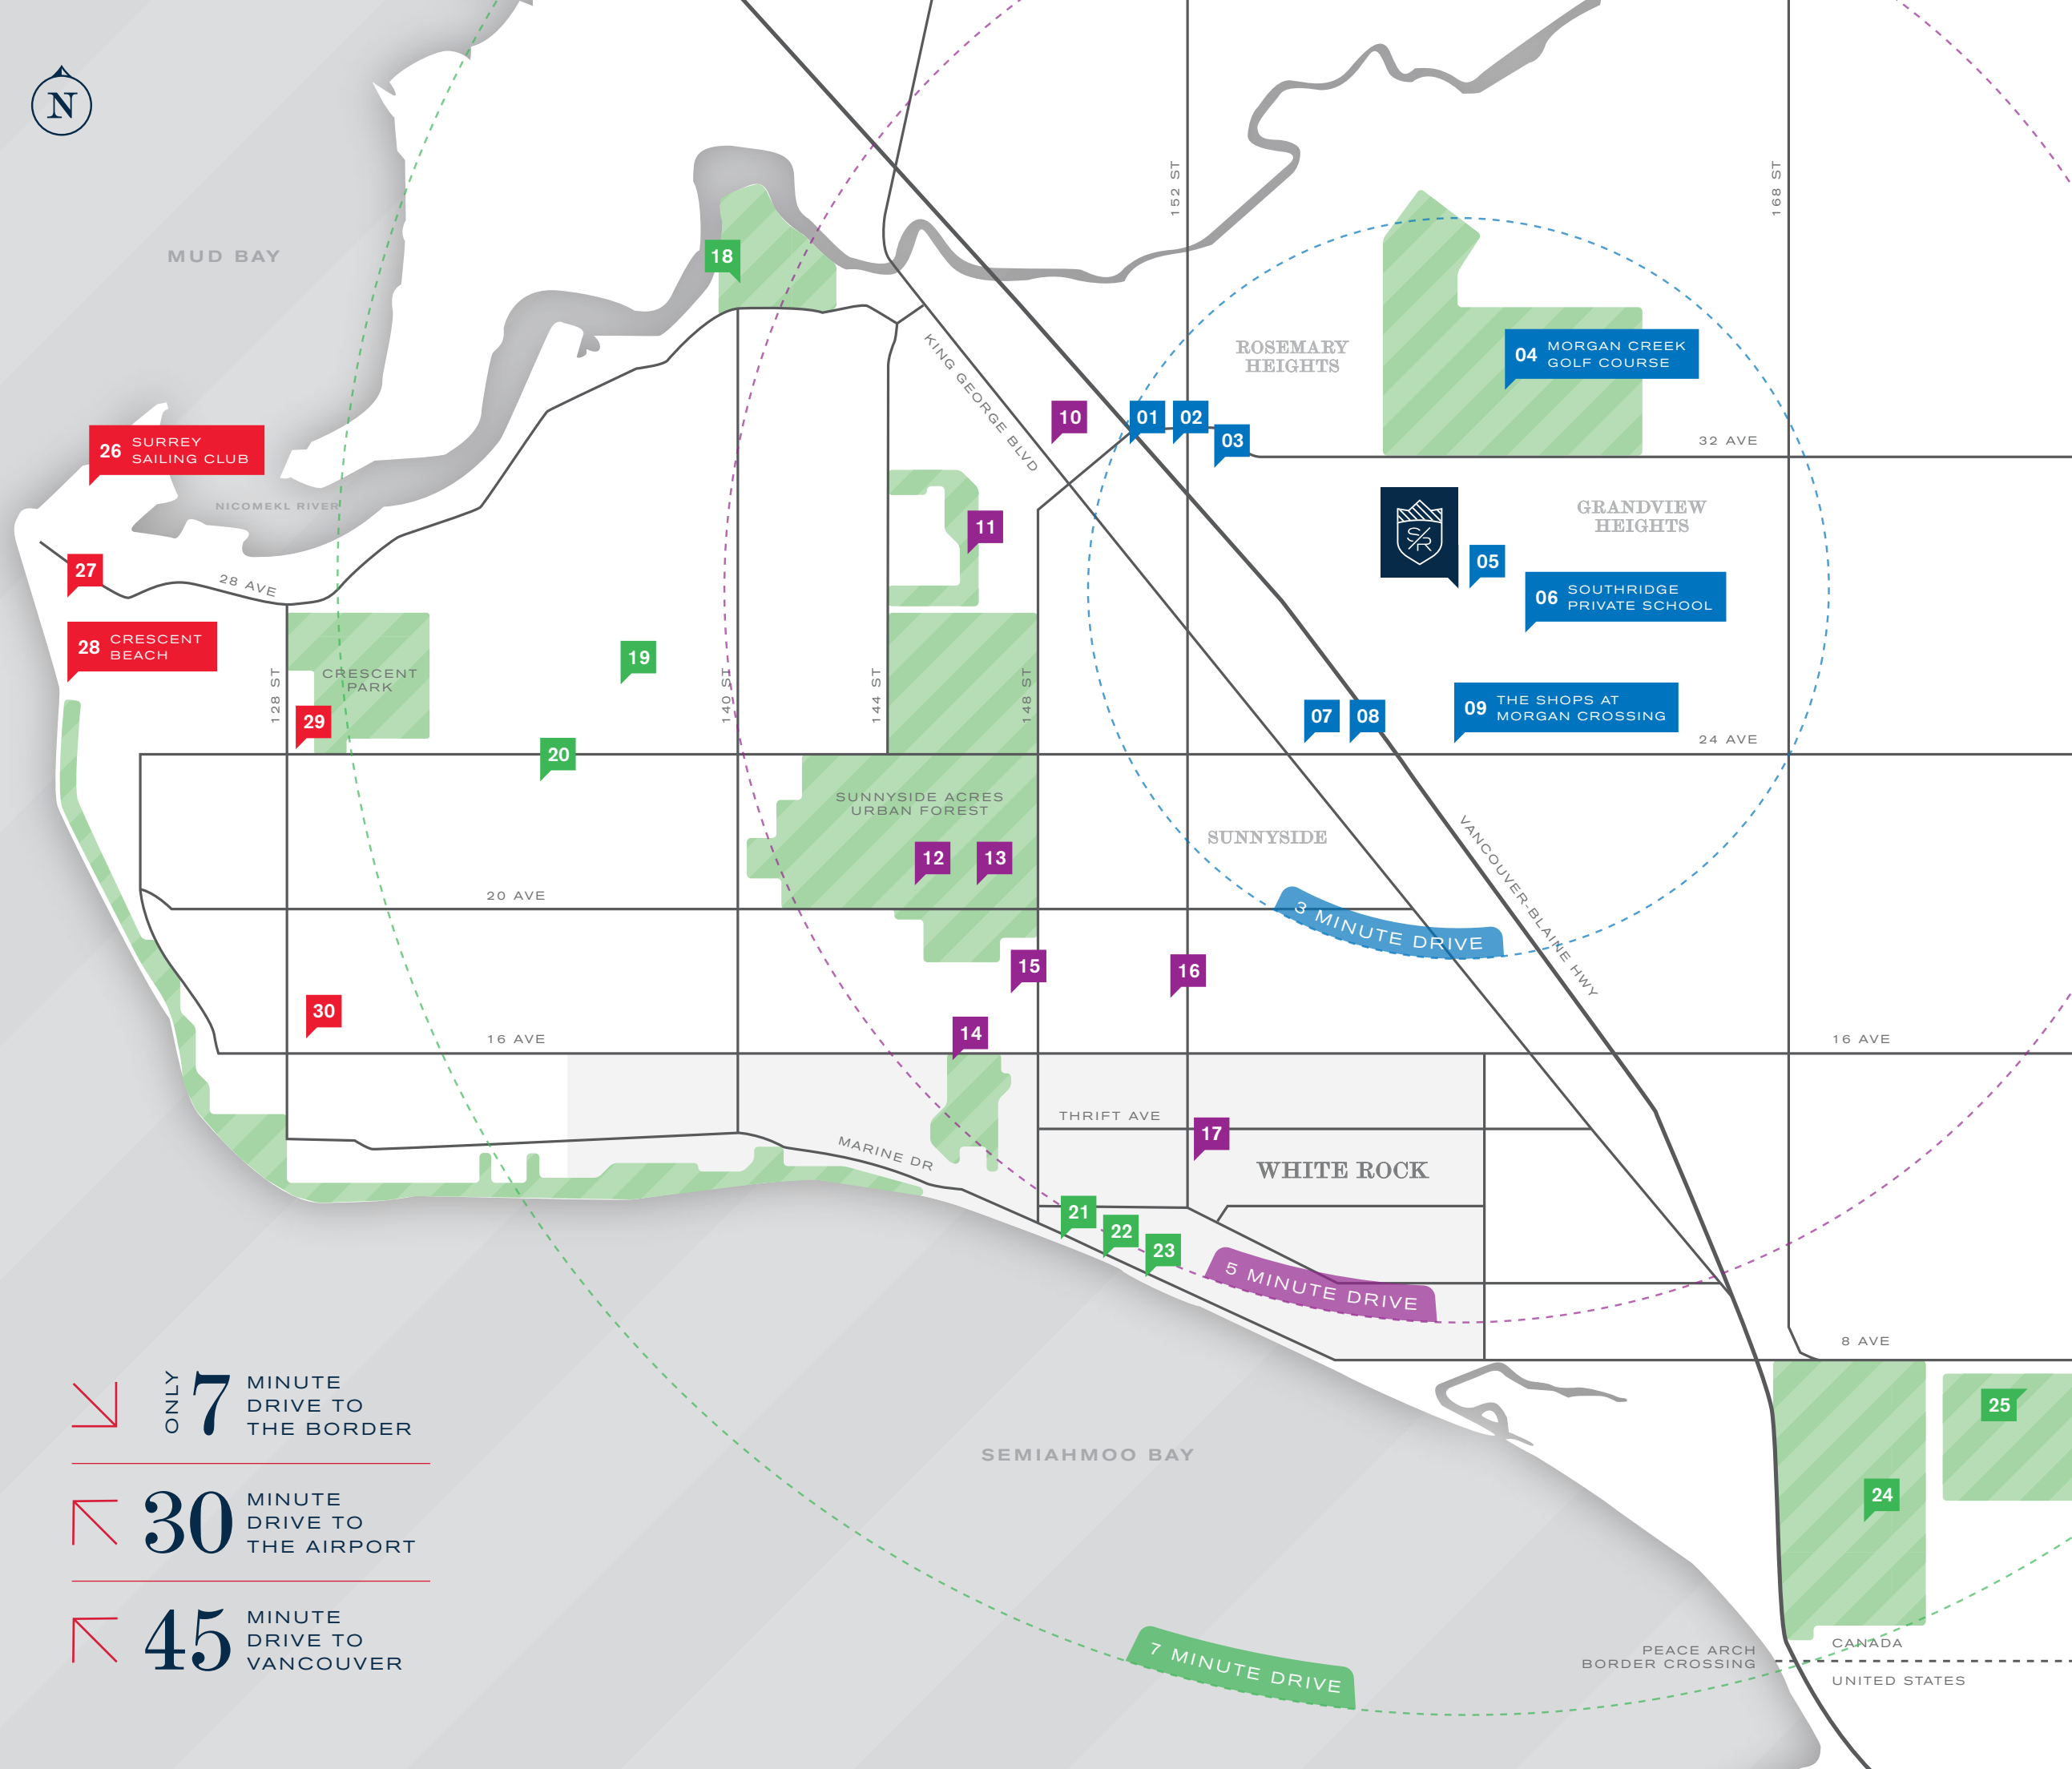

3-5 MINUTE DRIVE

- 10 Choices Market
- 11 Semiahmoo Trail Elementary
- 12 South Surrey Recreation Centre
- 13 South Surrey Athletic Park
- 14 White Rock Tennis Club
- 15 Semiahmoo Secondary
- 16 Surrey Public Library
- 17 Nourish Hot Yoga

5-7 MINUTE DRIVE

- 18 Nico-Wynd Golf Course
- 19 Chantrell Creek Elementary
- 20 Elgin Park Secondary
- 21 Boathouse Restaurant
- 22 Charlie Don't Surf
- 23 Cielo's Tapas and Oyster Bar
- 24 Peace Portal Golf Course
- 25 Hazelmere Golf + Tennis Club

7+ MINUTE DRIVE

- 26 Surrey Sailing Club
- 27 Harbour House Restaurant
- 28 Crescent Beach
- 29 École Crescent Park Elementary
- 30 Ocean Park Library

ONLY **7** MINUTE DRIVE TO THE BORDER

30 MINUTE DRIVE TO THE AIRPORT

45 MINUTE DRIVE TO VANCOUVER

7 MINUTE DRIVE

3 MINUTE DRIVE

5 MINUTE DRIVE

PEACE ARCH BORDER CROSSING
CANADA
UNITED STATES